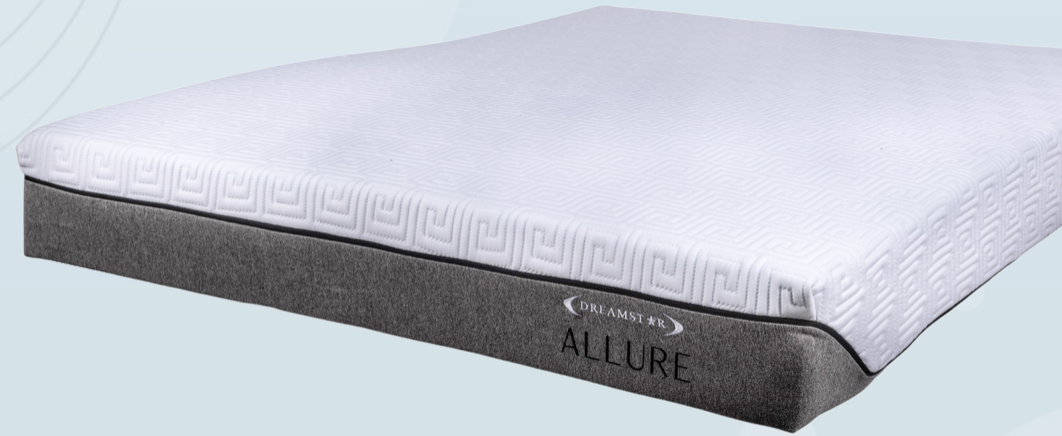

Value Medium Foam

Align

- LUXURIOUS FABRIC
- 4lb COOLING GEL
- HIGH RESILIENT FOAM
- BIO HIGH DENSITY FOAM

Mattress Style Tight Top Gel Memory Foam Mattress

- Support System**
- 6" Soy Bio High Density Core Foam
 - 2" High Resilient Transition Foam
 - 1/2" 4lb Visco Cooling Gel
 - 100% Water Based Adhesive

Comfort System **Quilt Package**

- Luxurious Cotton Fabric
- Removable Zippered Cover
- Washable Cover (Recommend Air Dry)

Profile 8.5" Height

- Warranty**
- 20 year warranty- pro rated after 10 years- ask tom for details
 - Code 2

Comfort Medium

- Aesthetics**
- Bed in Box
 - Luxurious Cotton Fabric
 - Removable Zipper Cover
 - Hand Built in Canada