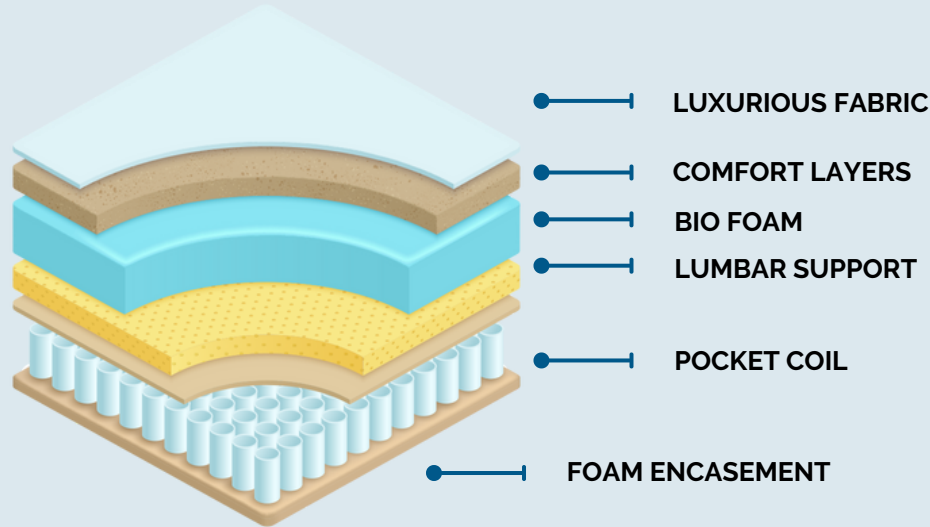

Core Collection

Hotel Luxury

SIZE	COIL COUNT	SIZE	COIL COUNT
TWIN	510	FULL XL	748
TWIN XL	544	QUEEN	800
FULL	682	KING	1024

Mattress Style Euro-Top

- Support System**
- DS Signature Double® Lumbar Support
 - 360° Ultra High Density Foam Encasement
 - 9" Double Tempered 13 Gauge Pocket Coil

Comfort System **Euro Top Upholstery**

- 1.25" Soy Bio Medium Density Foam

- Quilt Package**
- 1" Ultra Soft High Grade Visco Foam
 - 44oz Temperature Regulating Hollow Fill Fiber
 - Anti-Microbial Bamboo Infused Cotton Fabric