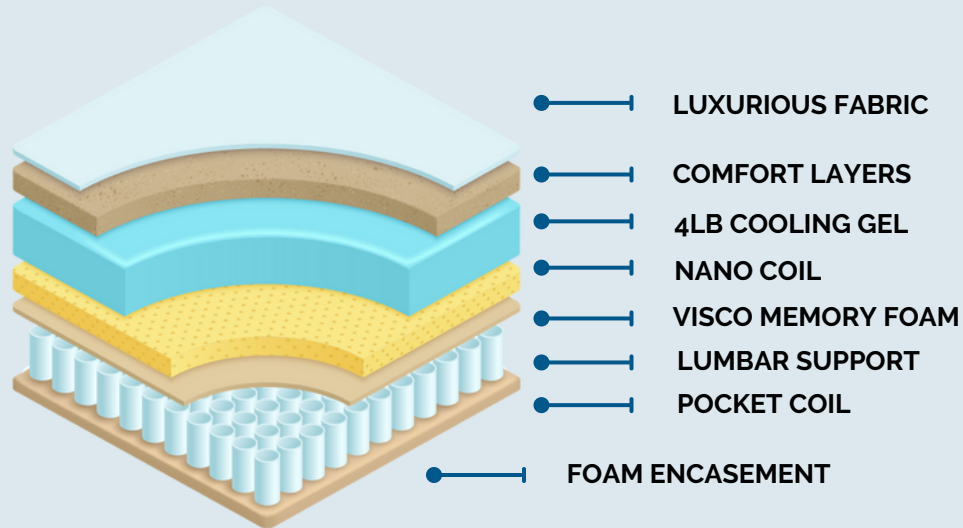

Luxury Collection

Local Royalty

Tom The Dreamer
MATTRESSES & APPLIANCES

| SIZE | COIL COUNT | SIZE | COIL COUNT |
|---------|------------|---------|------------|
| TWIN | 1402 | FULL XL | |
| TWIN XL | - | QUEEN | 2355 |
| FULL | 1931 | KING | 3026 |

Mattress Style Euro-Top

- Support System**
- DS Signature Double® Lumbar Support
 - 360° Ultra High Density Foam Encasement
 - 9" Double Tempered 13 Gauge Pocket Coil
 - Pressure Responding NanoCoils

- Comfort System** **Euro Top Upholstery**
- 1" 4lb Visco Cooling Gel
 - 1" NanoCoil Sheet
 - 1" Visco Memory Foam

Quilt Package

- 1" Ultra Soft High Grade Visco Foam
- 44oz Temperature Regulating Hollow Fill Fiber

Profile 15" Height

- Warranty**
- 20 year warranty- pro rated after 10 years- ask tom for details
 - Code 3

Comfort Medium Plush

- Aesthetics**
- Luxurious Cotton Fabric
 - Breathable Mesh EuroTop Border
 - 6 Vents To Enable Air Circulation
 - 6 Heavy Duty Handle
 - Hand Built in Canada