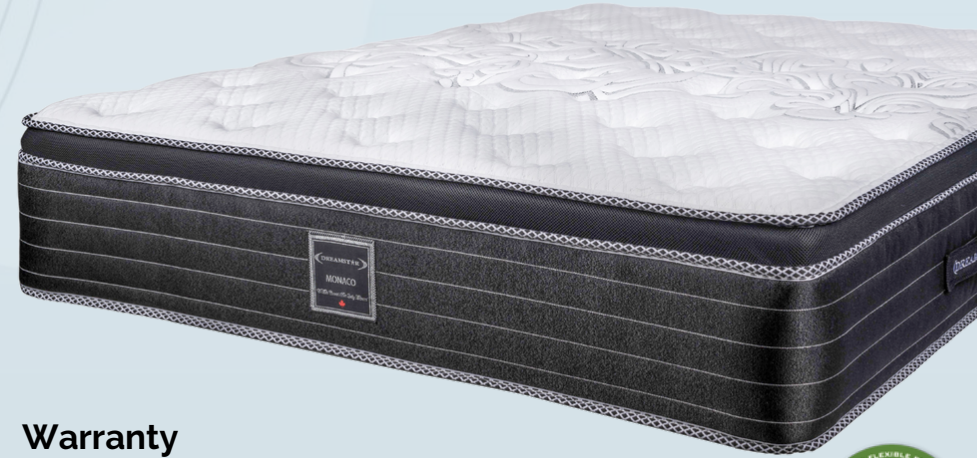

Value Medium Pocket Coil Maximum

Tom The Dreamer 
MATTRESSES & APPLIANCES

Warranty

20 year warranty- pro rated after 10 years- ask tom for details

SIZE	COIL COUNT	SIZE	COIL COUNT
TWIN	510	FULL XL	748
TWIN XL	544	QUEEN	800
FULL	682	KING	1024

Pocket Coil with Edge Guard

Individually wrapped pocket coils are designed to reduce sleep disturbances and gives your body essential comfort and support. Edge guard support prevents sagging and provides a very durable overall system with a reinforced mattress edge.

Soft Cotton Feel Fibers

Beautiful breathable soft touch feel designed to intensify both air flow and moisture helping to promote balanced temperature at the sleep surface.

Zone Pocket Coil

Zone pocket coil system is designed according to the human body shape to match different support needs in certain areas: head, neck, shoulders, hip, back and legs. With the Zone Pocket Coil system ideal spinal alignment is achieved.

Center & Lumbar Support

Provides flexibility and additional reinforcement within the core ensuring appropriate posture support while preventing the mattress from sagging.

Green Bio High Density Foam

Soy based bio foam offers improved durability, strength, and support over conventional foam cores. Based on natural renewable materials, soy foam provides a higher level of comfort.