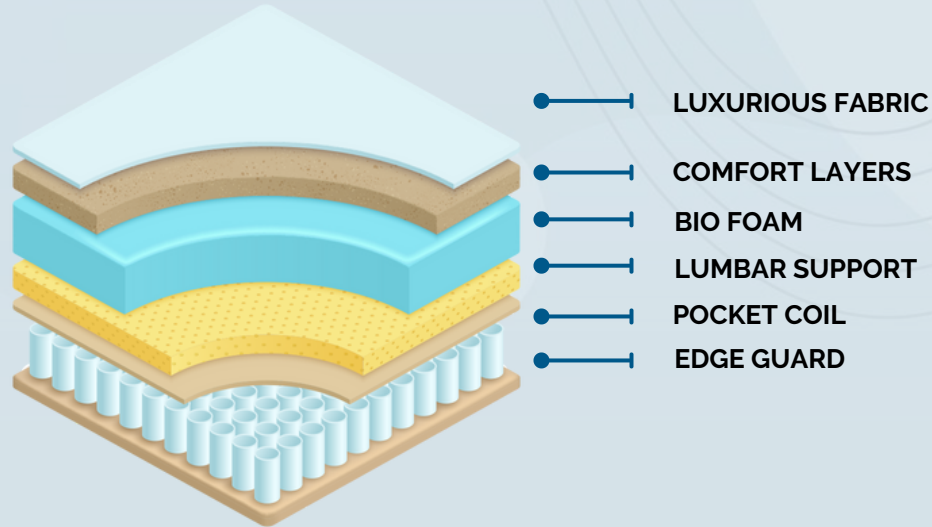

Value Medium Pocket Coil Maximum

Tom The Dreamer
MATTRESSES & APPLIANCES

Warranty

20 year warranty- pro rated after 10 years- ask tom for details

SIZE	COIL COUNT	SIZE	COIL COUNT
TWIN	510	FULL XL	748
TWIN XL	544	QUEEN	800
FULL	682	KING	1024