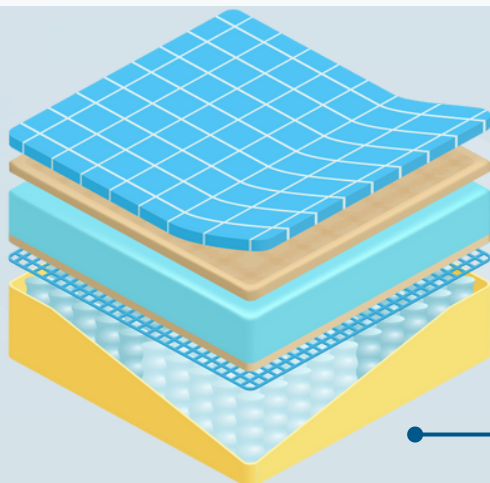

Organic Hybrid Roughly 40% Organic- Medium New Escape

Tom The Dreamer
MATTRESSES & APPLIANCES

- LUXURIOUS FABRIC
- COMFORT LAYERS
- LATEX
- BIO FOAM
- LUMBAR SUPPORT
- BIO FOAM
- FOAM ENCASEMENT

Warranty

20 year warranty- pro rated after 10 years- ask tom for details

Soft Cotton Feel Fibers

Beautiful breathable soft touch feel designed to intensify both air flow and moisture helping to promote balanced temperature at the sleep surface.

Comfort Layers

Quilted layers of foam and downy fibers combined with optimal support create specific structural properties that can help reduce tossing and turning and allow for improved pressure relieving comfort.

Green Bio High Density Foam

Soy based bio foam offers improved durability, strength, and support over conventional foam cores. Based on natural renewable materials, soy foam provides a higher level of comfort.