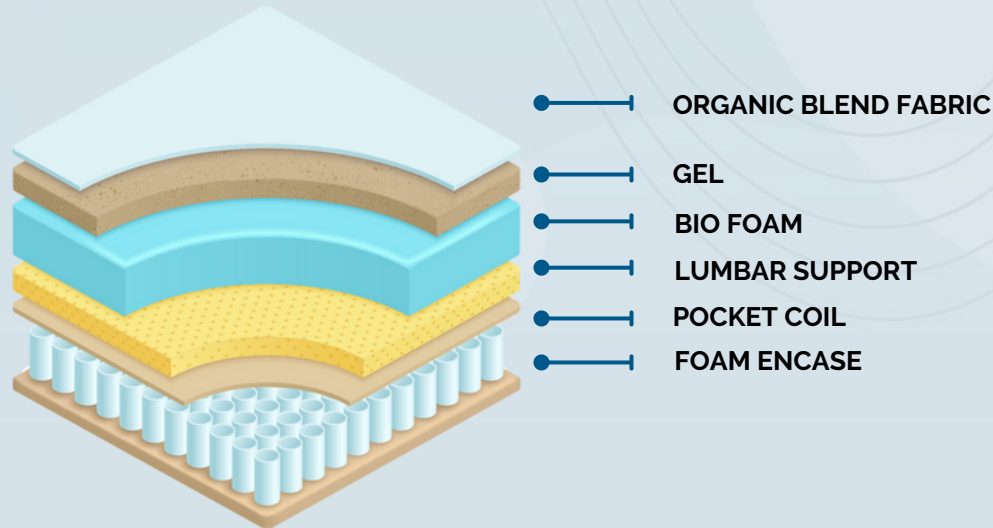

Core Medium Plush

Sleep Great

Tom The Dreamer
MATTRESSES & APPLIANCES

Warranty

20 year warranty- pro rated after 10 years- ask tom for details

SIZE	COIL COUNT	SIZE	COIL COUNT
TWIN	544	FULL XL	782
TWIN XL	578	QUEEN	968
FULL	738	KING	1122