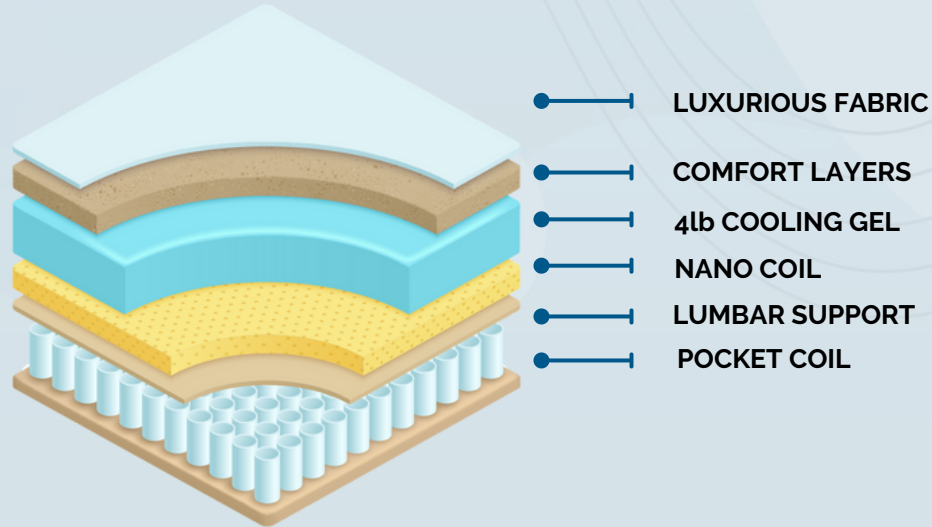

# Luxury Plush Hybrid Supreme

Tom The Dreamer   
MATTRESSES & APPLIANCES

SIZE	COIL COUNT	SIZE	COIL COUNT
TWIN	1402	FULL XL	-
TWIN XL	-	QUEEN	2355
FULL	1931	KING	3026

**Mattress Style** Euro-Top

- Support System**
- DS Signature Double® Lumbar Support
  - 360° Ultra High Density Foam Encasement
  - 9" Double Tempered 13 Gauge Pocket Coil
  - Pressure Responding NanoCoils

**Comfort System** Euro Top Upholstery

- 2" 4lb Visco Cooling Gel
- 1" NanoCoil Sheet

**Quilt Package**

- 1" Ultra Soft High Grade Visco Foam
- 44oz Temperature Regulating Hollow Fill Fiber

**Profile** 15" Height