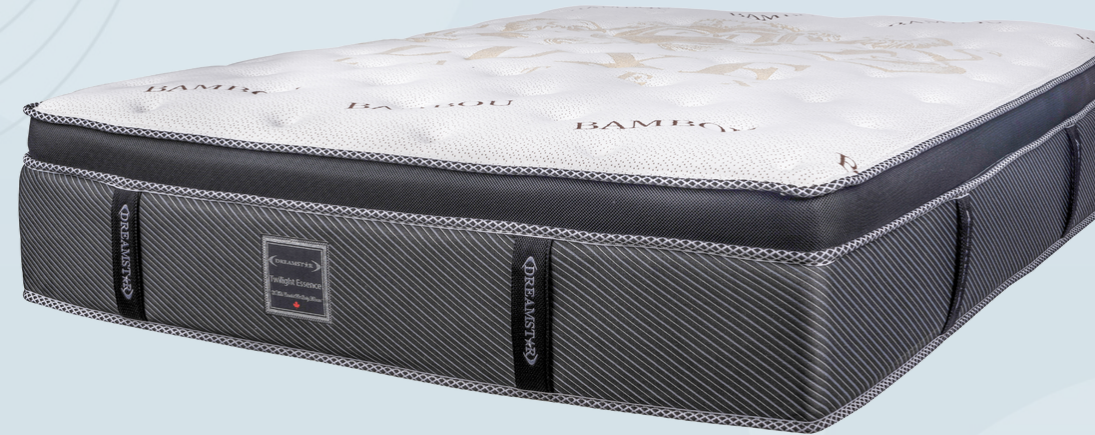

Core Plush Total Plush

SIZE	COIL COUNT	SIZE	COIL COUNT
TWIN	544	FULL XL	782
TWIN XL	578	QUEEN	968
FULL	738	KING	1122

Mattress Style Euro-Top

Profile 14" Height

- Support System**
- DS Signature Double® Lumbar Support
 - 360° Ultra High Density Foam Encasement
 - 9" Double Tempered 13 Gauge Pocket Coil

- Warranty**
- 20 year warranty- pro rated after 10 years- ask tom for details
 - Code 3

- Comfort System**
- Euro Top Upholstery**
- 2" Ultra Soft 4lb Memory Foam
 - 1" Soy Bio Medium Density Foam

Comfort Plush

Quilt Package

- 1" Ultra Soft High Grade Visco Foam
- 44oz Temperature Regulating Hollow Fill Fiber
- Anti-Microbial Bamboo Infused Cotton Fabric

- Aesthetics**
- Anti-Microbial Bamboo Infused Cotton Fabric
 - Breathable Mesh Euro-Top Border
 - 6 Heavy Duty Handles
 - Hand Built in Canada