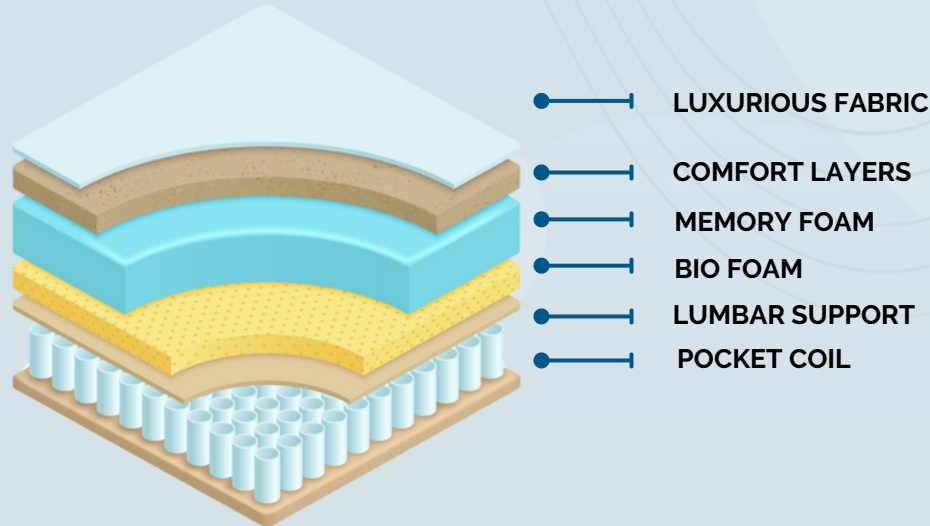

Core Plush Total Plush

SIZE	COIL COUNT	SIZE	COIL COUNT
TWIN	544	FULL XL	782
TWIN XL	578	QUEEN	968
FULL	738	KING	1122

Mattress Style Euro-Top

Profile 14" Height

- Support System**
- DS Signature Double® Lumbar Support
 - 360° Ultra High Density Foam Encasement
 - 9" Double Tempered 13 Gauge Pocket Coil

- Warranty**
- 20 year warranty- pro rated after 10 years- ask tom for details
 - Code 3

- Comfort System**
- Euro Top Upholstery**
- 2" Ultra Soft 4lb Memory Foam
 - 1" Soy Bio Medium Density Foam

Comfort Plush

Quilt Package

- 1" Ultra Soft High Grade Visco Foam
- 44oz Temperature Regulating Hollow Fill Fiber
- Anti-Microbial Bamboo Infused Cotton Fabric

- Aesthetics**
- Anti-Microbial Bamboo Infused Cotton Fabric
 - Breathable Mesh Euro-Top Border
 - 6 Heavy Duty Handles
 - Hand Built in Canada